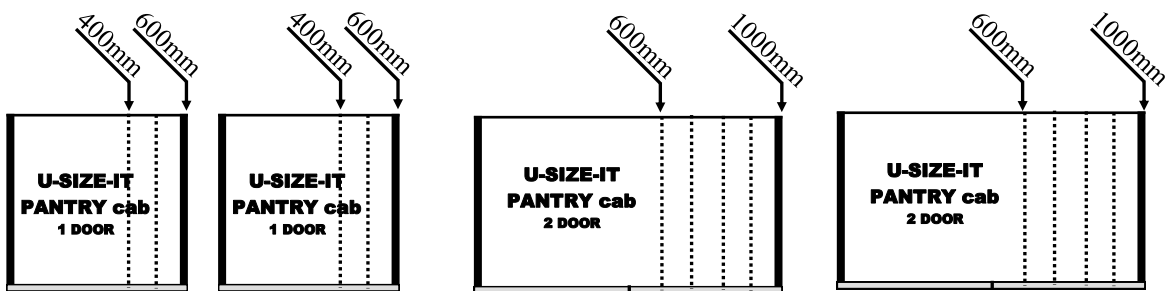

BASE CABINETS