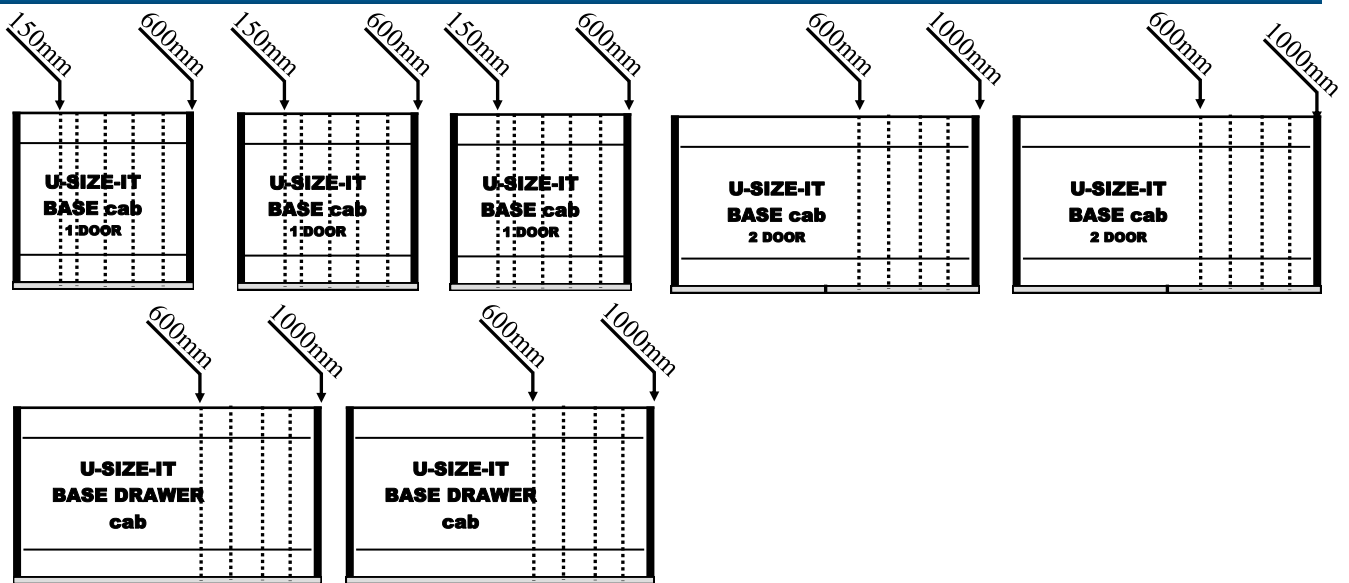

Cut out shapes below, then place on grid (1) Base cabinets first (2) Tall cabinets (3) Wall cabinets
Remember 16mm End Panels are required next to base, tall and wall cabinets with exposed

← U-SIZE-IT →

Cabinets